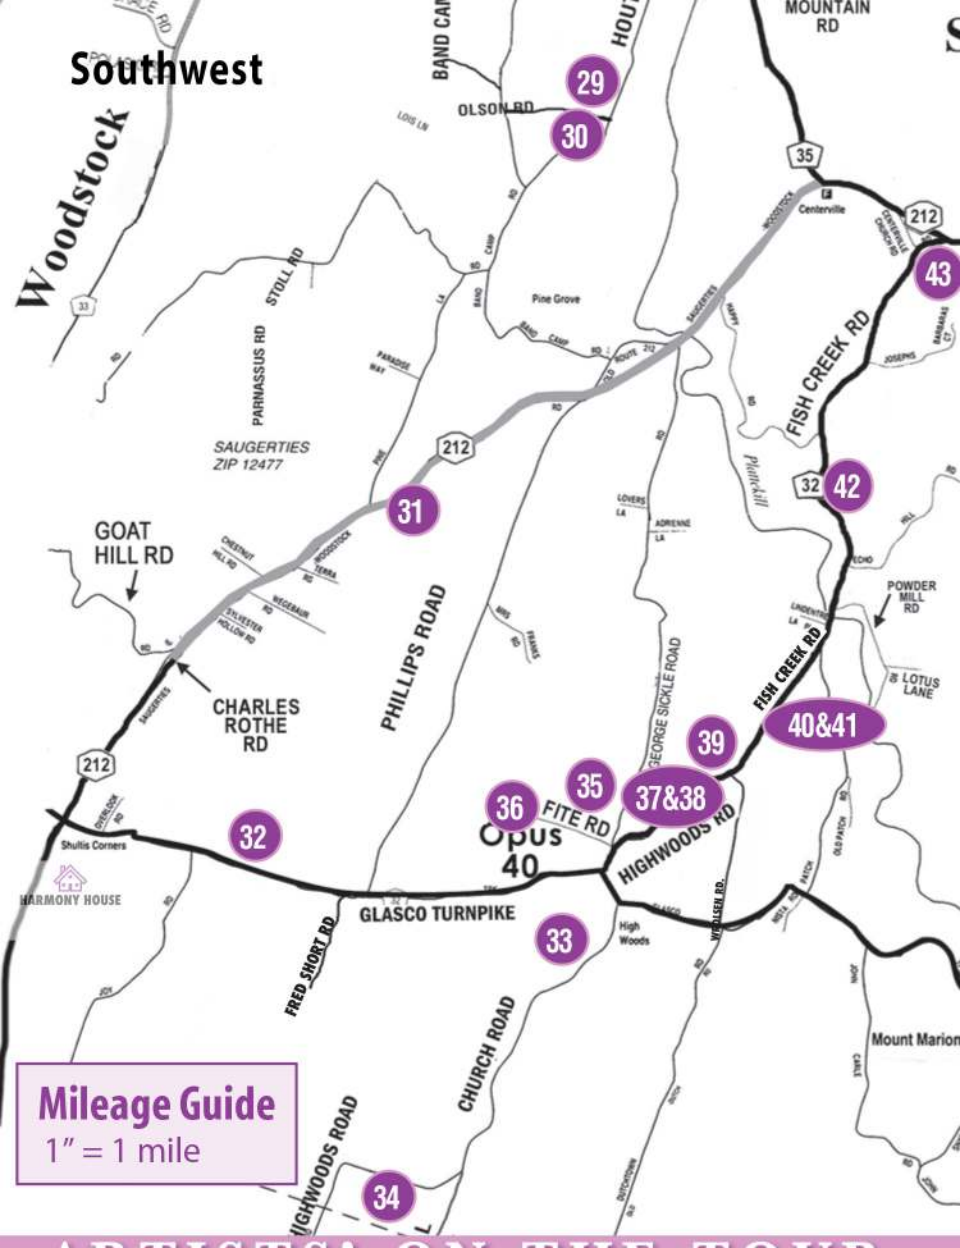

Southwest

Woodstock

Mileage Guide

1" = 1 mile