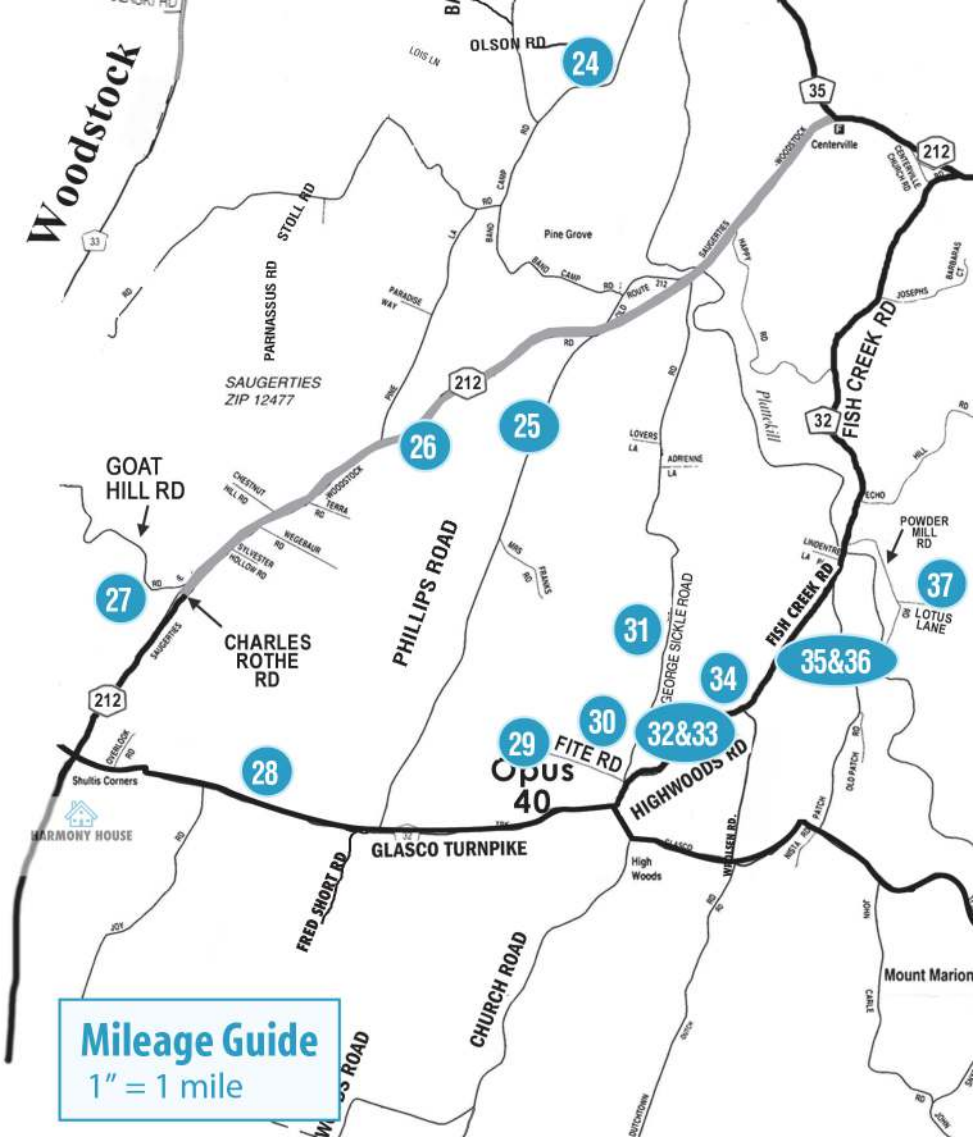

Woodstock

**Mileage Guide**  
1" = 1 mile