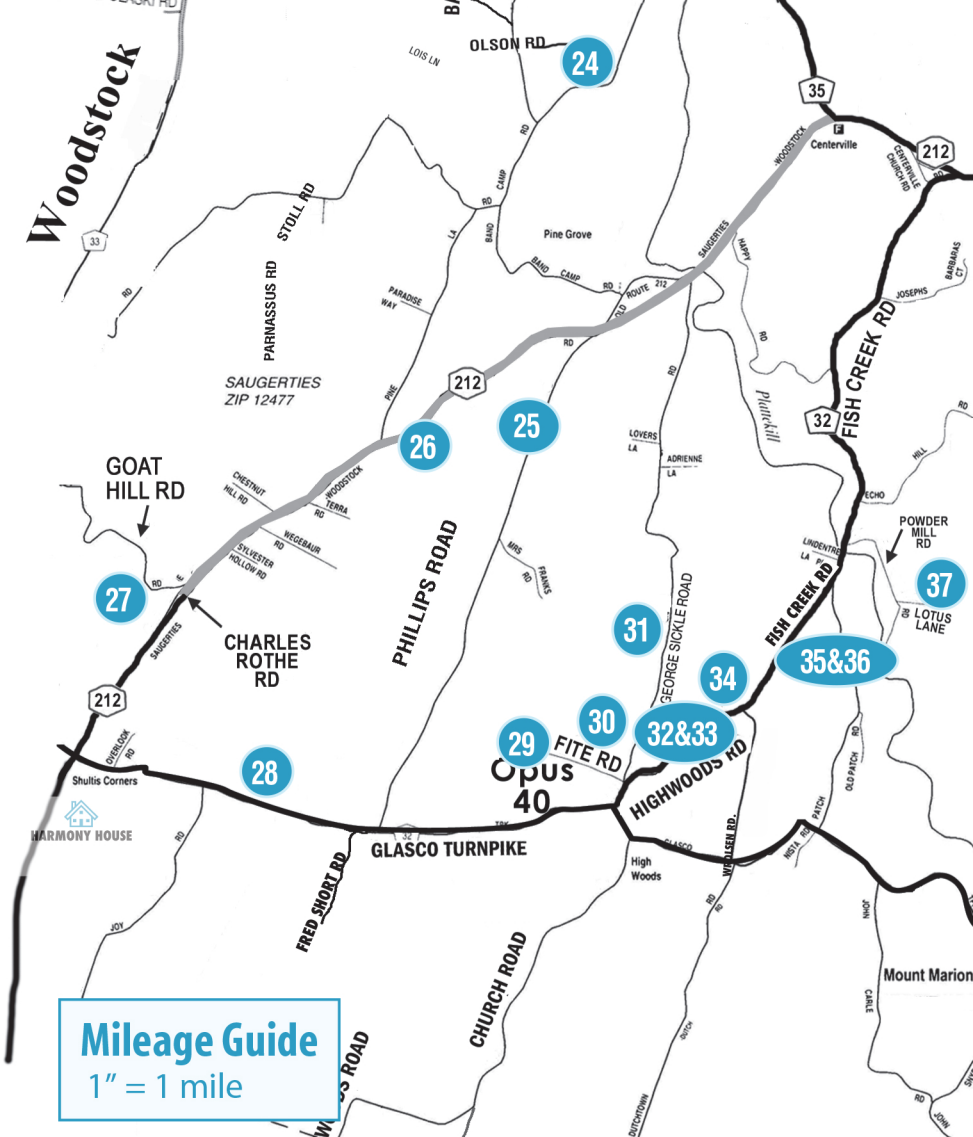

Woodstock

Mileage Guide
1" = 1 mile